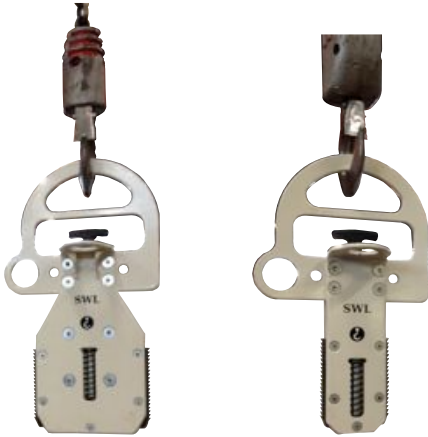

Roll-Devil's

Vertical Roll Lifters

Weston Roll-Devil's™ are powerful Vertical Reel Lifters, for lifting reels from **25 to 1000kg!**

Roll-Devil Duo™

The *Weston® Roll-Devil Duo™* is available for any diameter of core lifting loads up to **450kg.***

Roll-Devil Quad™

The *Weston® Roll-Devil Quad™* is a heavier duty Reel & Roll Lifter. It utilises four sets of gripping teeth that grip the core and can easily lift loads up to **1000kg!***

tel: +44(0) 161 705 2444
e-mail: info@stephenwestonconsultancy.com
www.stephenwestonconsultancy.com

Roll-Devil's

Vertical Roll Lifters

Roll-Devil Duo™

Specification	Model: Weston Roll Devil Duo			
Core Diameters (mm)	70	76	152	300
Powered grip				
Manual release	✓	✓	✓	✓
Pneumatic release				
Hydraulic release				
Electric actuator release				
Loads up to 450kg	✓	✓	✓	✓

Specification	Model: Weston Roll Devil Quad			
Core Diameters (mm)	70	76	152	300
Powered grip	✓	✓	✓	✓
Manual release	✓	✓	✓	✓
Pneumatic release	✓	✓	✓	✓
Hydraulic release	✓	✓	✓	✓
Electric actuator release	✓	✓	✓	✓
Loads up to 1000kg	✓	✓	✓	✓