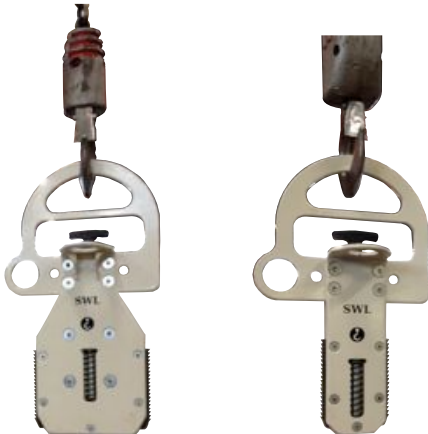

Roll-Devil's

Vertical Roll Lifters

Weston Roll-Devil's™ are powerful Vertical Reel Lifters, for lifting reels from **25 to 1000kg!**

Roll-Devil Duo™

The *Weston® Roll-Devil Duo™* is available for any diameter of core lifting loads up to **450kg.***

- Lightweight
- Compact
- Powerful
- Easily Maintained
- Inexpensive!

Designed and built in-house, all of *Weston's®* Reel & Roll Lifters are simple yet powerful devices that grip directly into your reel's core, biting deeper and gripping harder as the load gets heavier!

Roll-Devil Quad™

The *Weston® Roll-Devil Quad™* is a heavier duty Reel & Roll Lifter. It utilises four sets of gripping teeth that grip the core and can easily lift loads up to **1000kg!***

tel: +44(0) 161 705 2444
e-mail: info@stephenwestonconsultancy.com
www.stephenwestonconsultancy.com

Specification	Model: Weston Roll Devil Quad			
Core Diameters (mm)	70	76	152	300
Powered grip	✓	✓	✓	✓
Manual release	✓	✓	✓	✓
Pneumatic release	✓	✓	✓	✓
Hydraulic release	✓	✓	✓	✓
Electric actuator release	✓	✓	✓	✓
Loads up to 1000kg	✓	✓	✓	✓